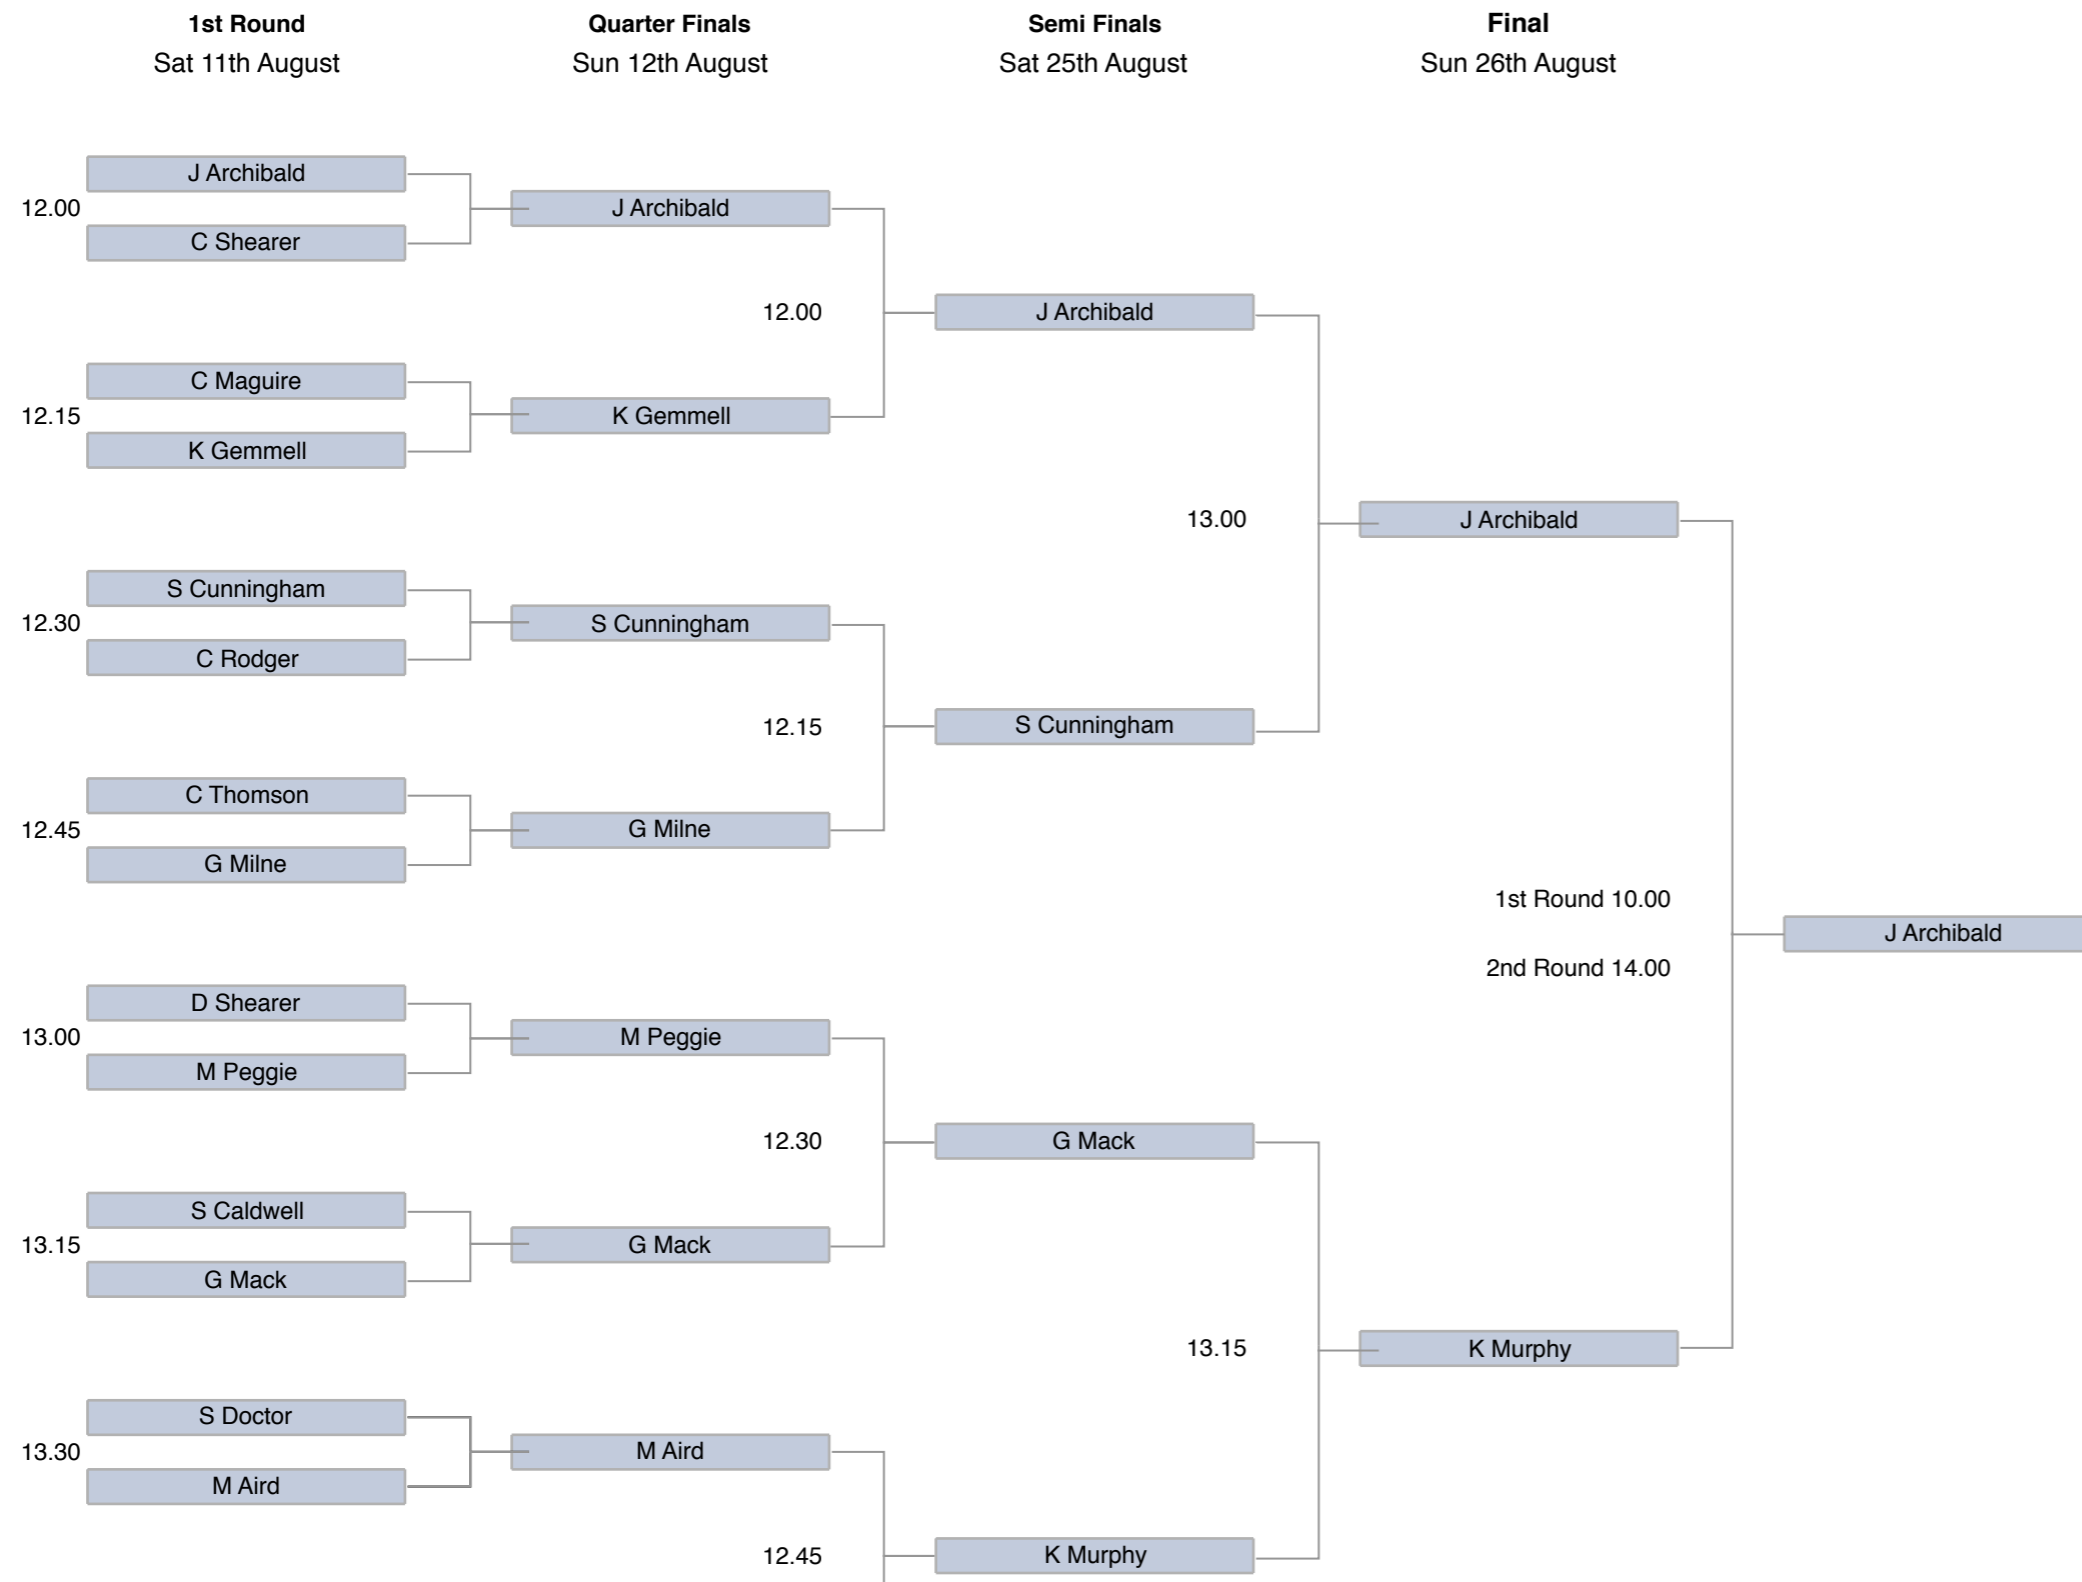

Club Championship 2018 "A" Division

13.45

K Murphy

M Lodge

K Murphy
